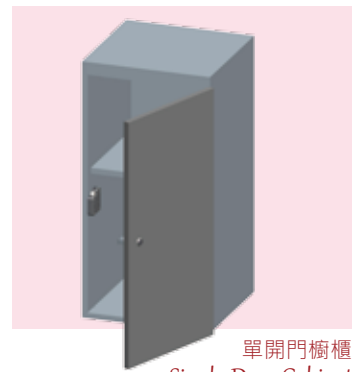

123mm(H) x 79mm(W) x 50mm(L)

80mm(H) x 44mm(W) x 18mm(L)

櫥櫃鎖

Cabinet Lock

CAB

電池供電櫥櫃鎖

THU

插座供電櫥櫃鎖

對開門櫥櫃
French-Door Cabinet

單開門櫥櫃
Single-Door Cabinet

產品規格 Specifications

產品名稱 Name

PhoneKey 電池供電櫥櫃鎖-CAB
PhoneKey Cabinet Lock with battery-CAB

PhoneKey 插座供電櫥櫃鎖-THU
PhoneKey Cabinet Lock with mains electricity-THU