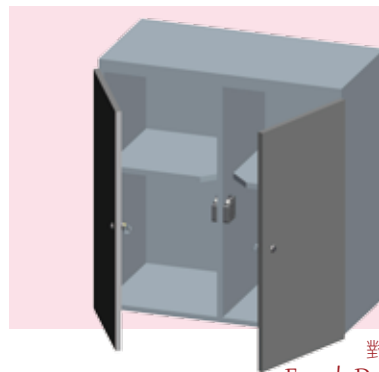

123mm(H) x 79mm(W) x 50mm(L)

80mm(H) x 44mm(W) x 18mm(L)

櫥櫃鎖

Cabinet Lock

CAB

電池供電櫥櫃鎖

THU

插座供電櫥櫃鎖

對開門櫥櫃
French-Door Cabinet

單開門櫥櫃
Single-Door Cabinet

產品規格 Specifications

產品名稱 Name

PhoneKey 電池供電櫥櫃鎖-CAB
PhoneKey Cabinet Lock with battery-CAB

PhoneKey 插座供電櫥櫃鎖-THU
PhoneKey Cabinet Lock with mains electricity-THU

產品說明 Description

2合1智慧櫥櫃鎖，可使用手機及鑰匙開鎖；並採用電池供電
2-in-1 Smart cabinet lock open with smartphone and key,
power supplied by batteries.

2合1智慧櫥櫃鎖，可使用手機及鑰匙開鎖；並採用電池供電
2-in-1 Smart cabinet lock open with smartphone and key,
power supplied by mains electricity.